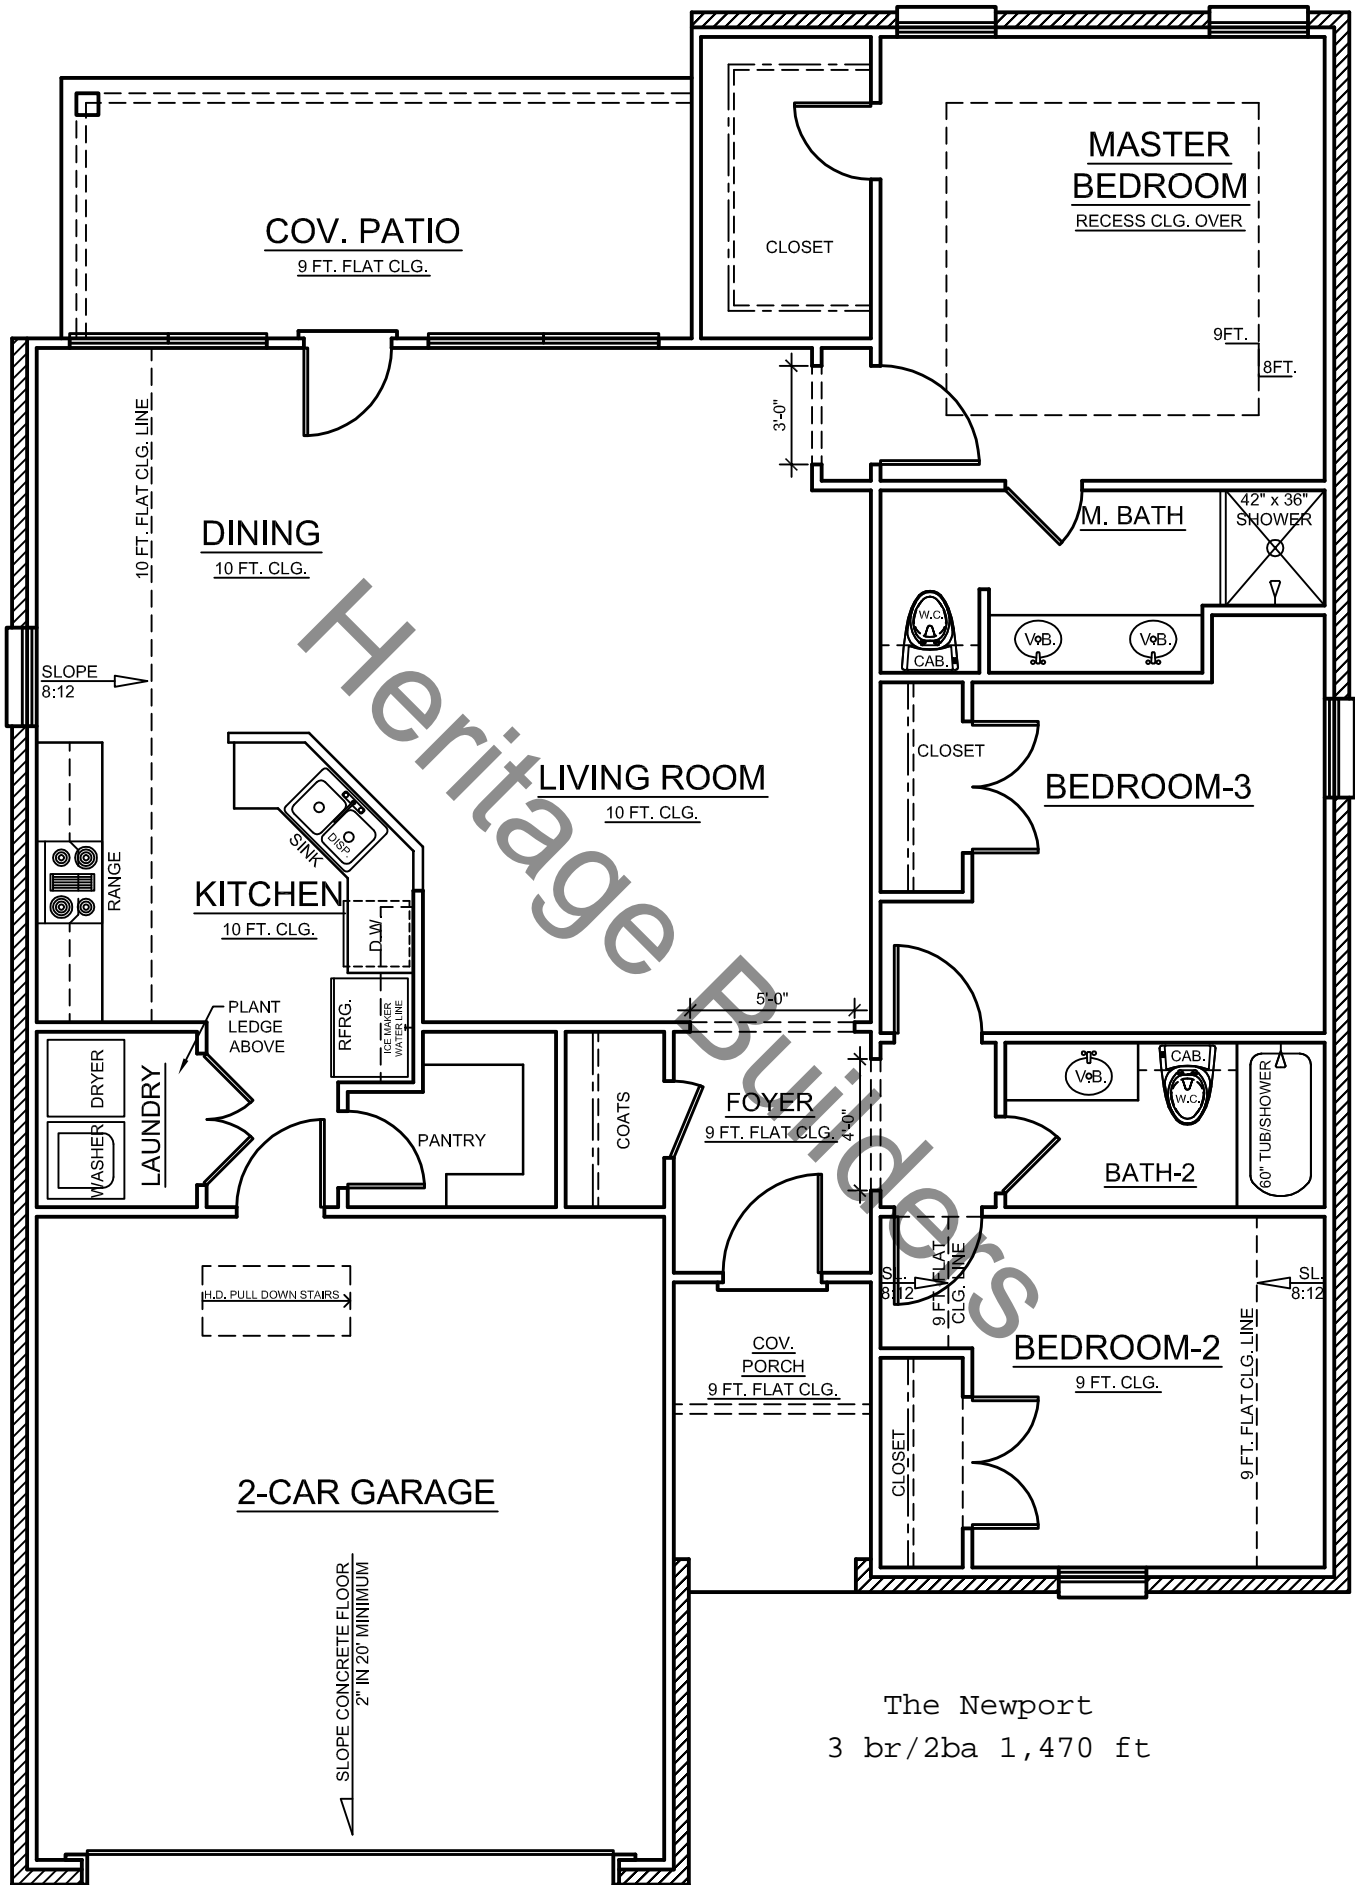

The Newport  
Elevation B

3br / 2ba 1,470 Ft

Heritage Builders

The Newport  
3 br/2ba 1,470 ft