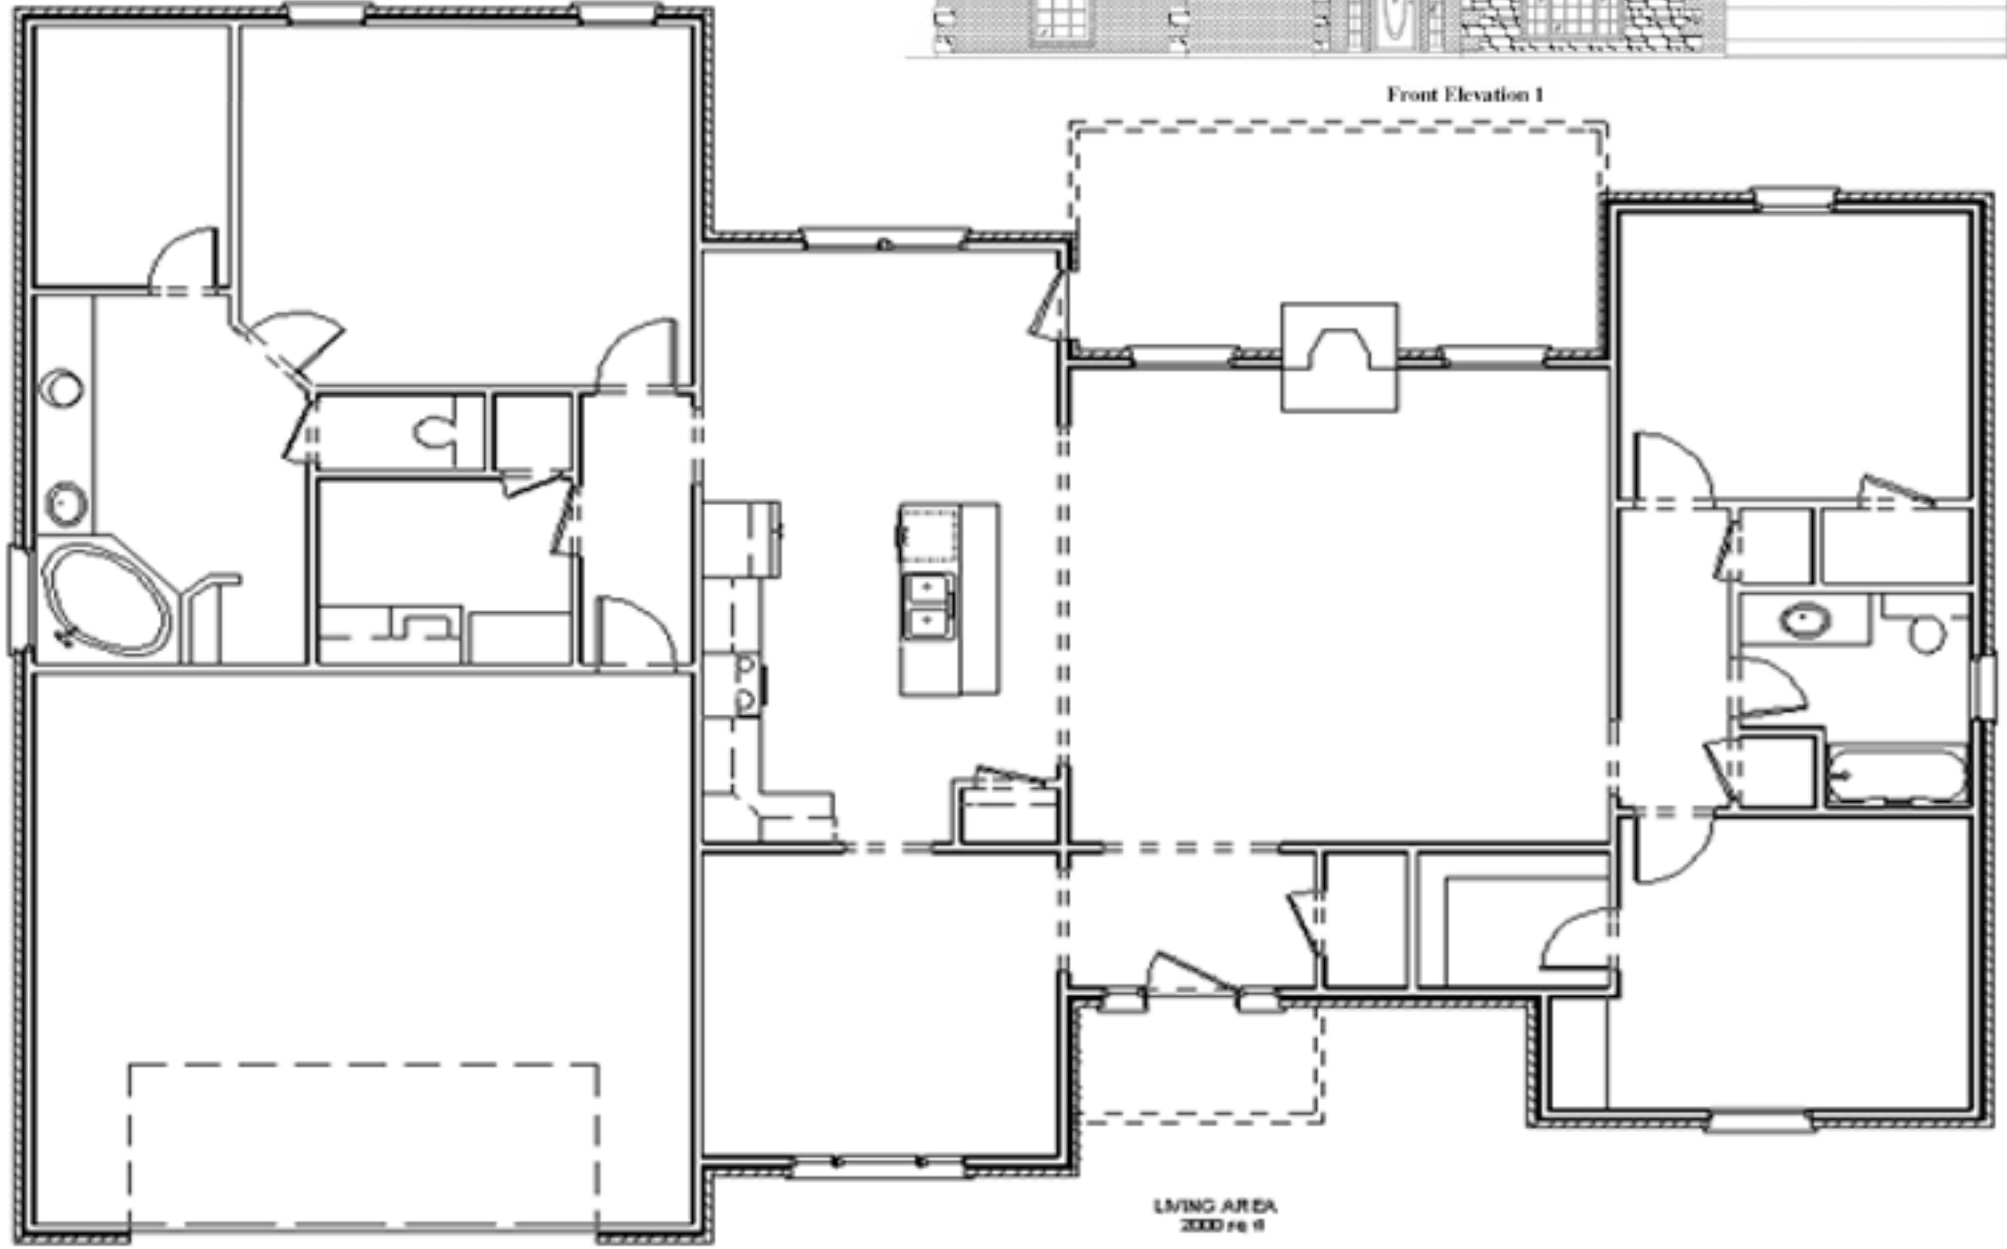

Front Elevation 1

LIVING AREA
2000 sq ft